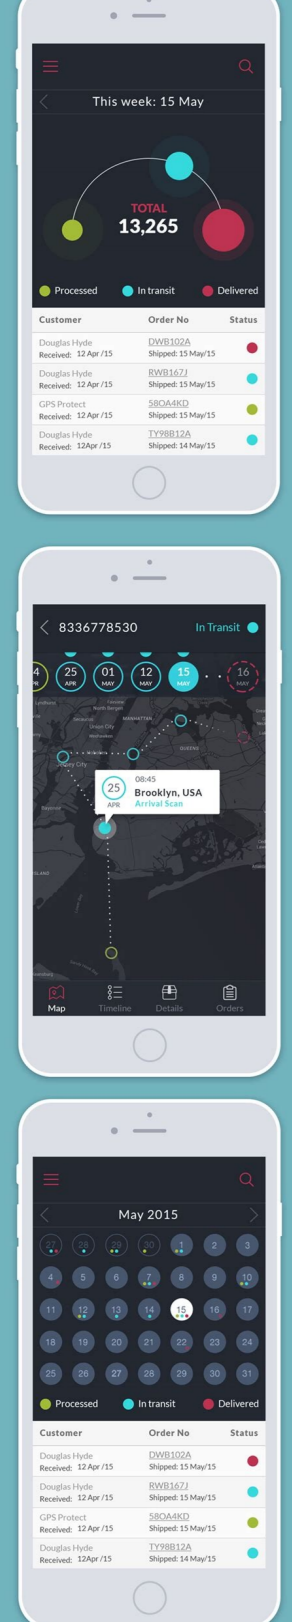

App ui design examples. App ui design apk download. App ui design mod apk. Best android app ui design. App ui design guidelines. Best app ui design. App ui design size.